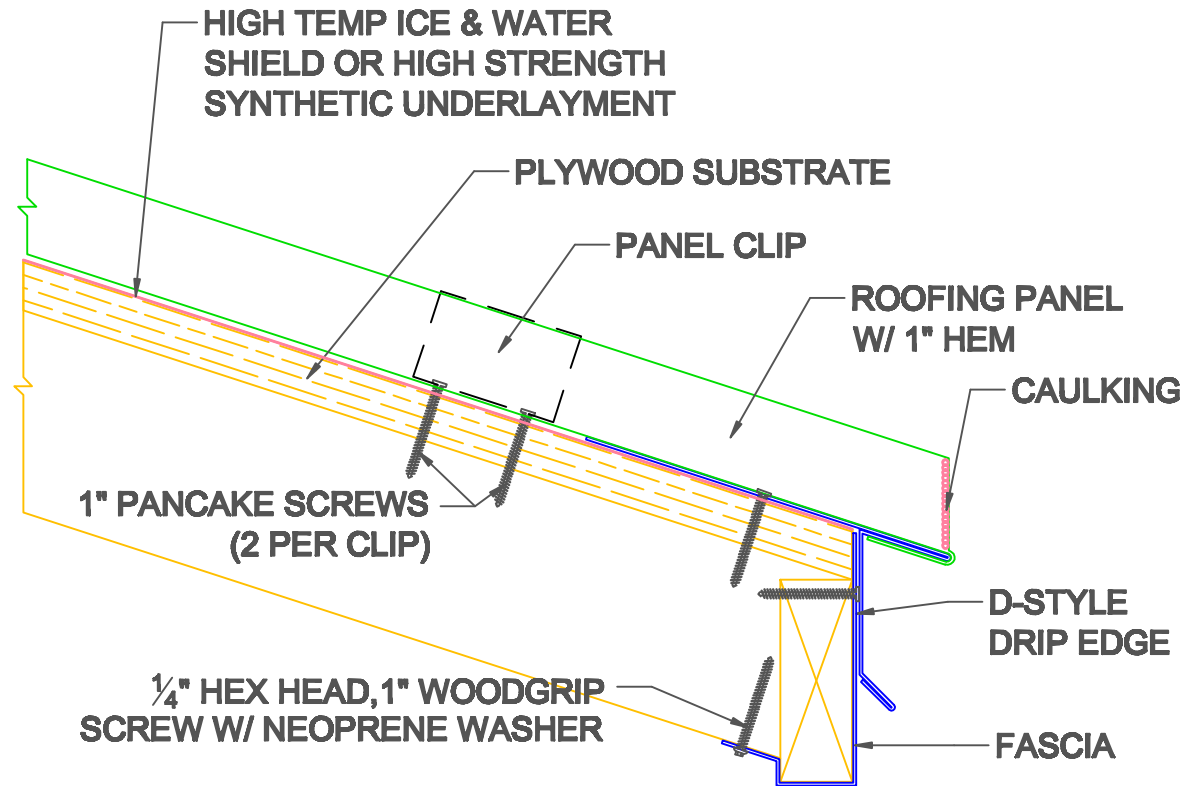

PS 675

PREMIUM PANELS INC.

PLYWOOD DECK DETAILS

NOTES:

- MATERIAL USAGE: APPROX. 6 1/8"
- UL 90 RATED (U)

RIDGE WITH ZEE

ONE PIECE RECEIVER VALLEY

D-STYLE DRIP EDGE

DRIP EDGE W/ GUTTER

GABLE W/ STARTER

SIDEWALL W/ STARTER

HALF RIDGE W/ ZEE

HEADWALL W/ ZEE

CURB DETAIL

SECTION "A-A"

DECKTITE DETAIL