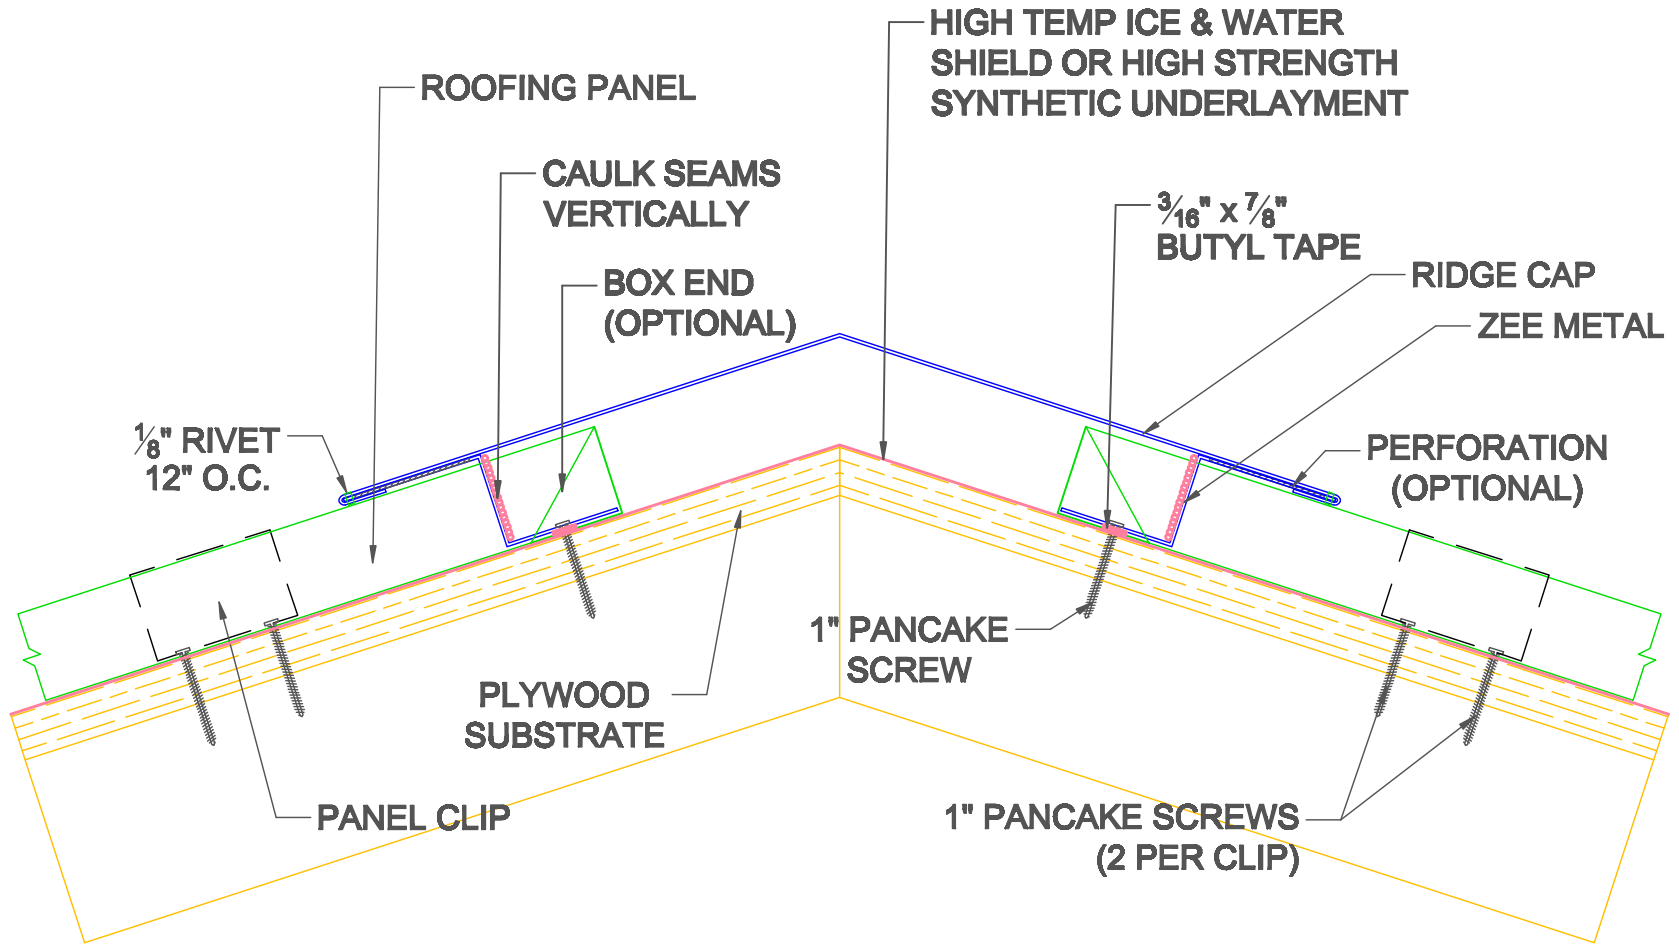

PS 675

PREMIUM PANELS INC.

PLYWOOD DECK DETAILS

NOTES:

- MATERIAL USAGE: APPROX. 6 1/8"
- UL 90 RATED (U)

RIDGE WITH ZEE

ONE PIECE RECEIVER VALLEY

D-STYLE DRIP EDGE

DRIP EDGE W/ GUTTER

GABLE W/ STARTER

SIDEWALL W/ STARTER

HALF RIDGE W/ ZEE

HEADWALL W/ ZEE

CURB DETAIL

SECTION "A-A"

DECKTITE DETAIL