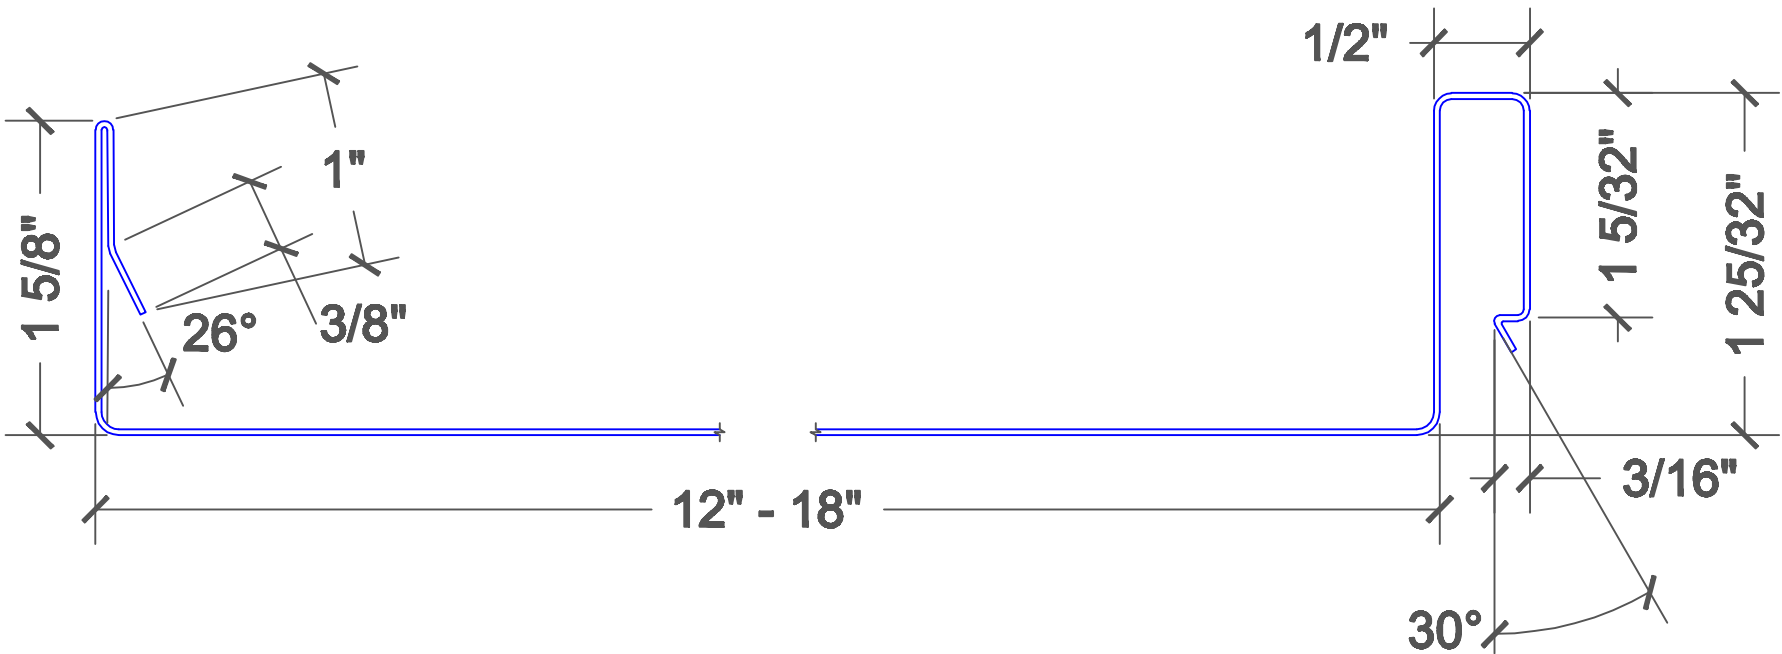

PS 675

PREMIUM PANELS INC.

PLYWOOD DECK DETAILS

NOTES:

- MATERIAL USAGE: APPROX. 6 1/8"
- UL 90 RATED (U)

RIDGE WITH ZEE

ONE PIECE RECEIVER VALLEY

D-STYLE DRIP EDGE

DRIP EDGE W/ GUTTER

GABLE W/ STARTER

SIDEWALL W/ STARTER

HALF RIDGE W/ ZEE

HEADWALL W/ ZEE

CURB DETAIL

SECTION "A-A"

DECKTITE DETAIL