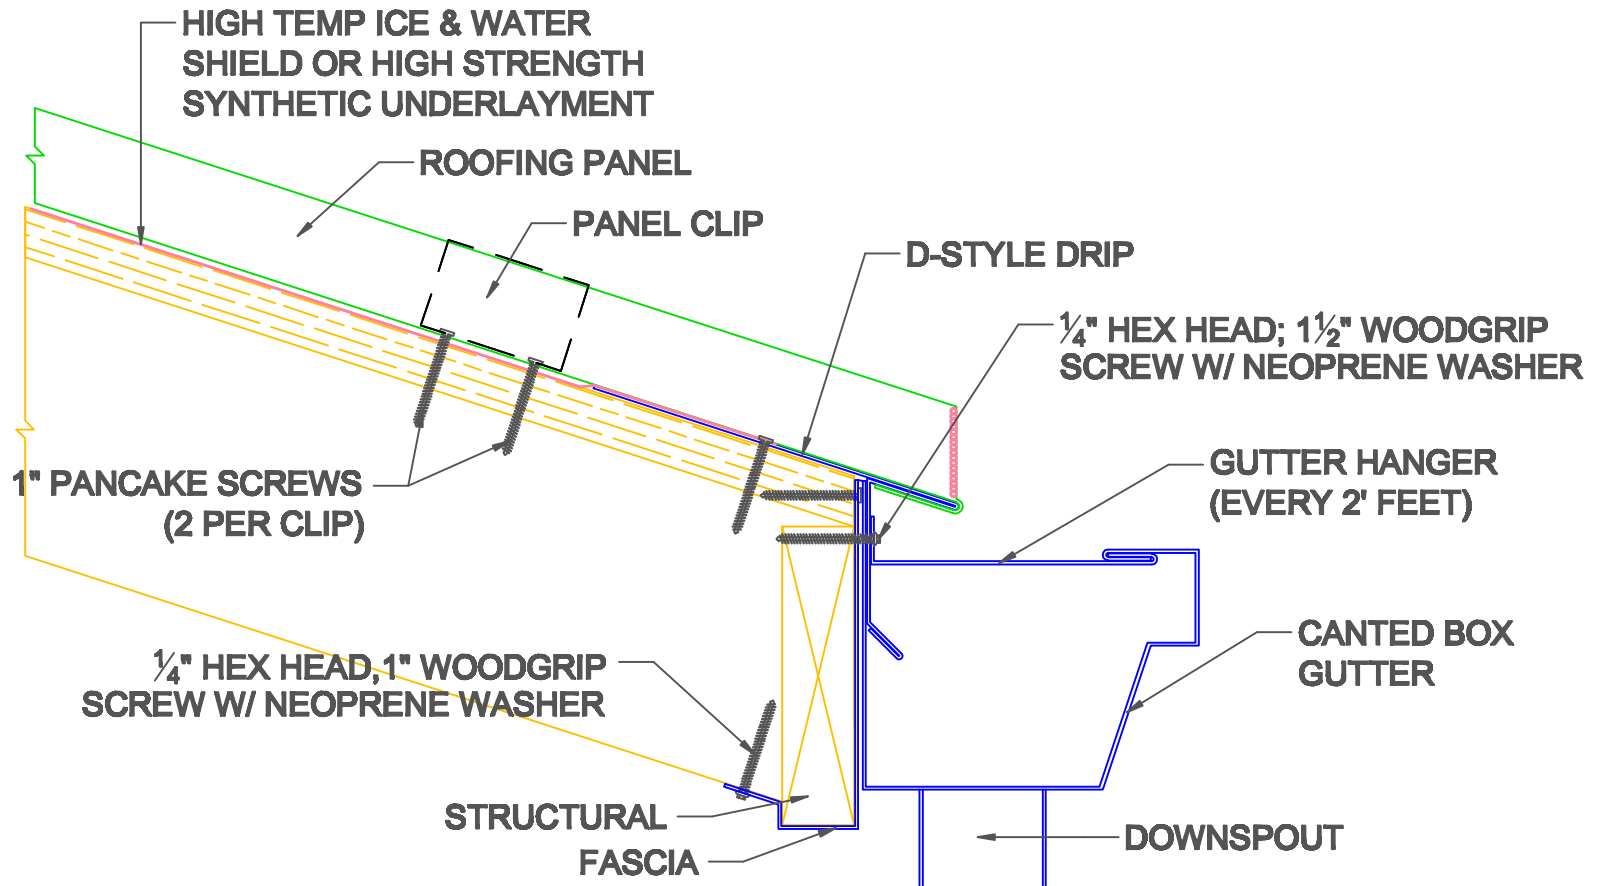

PS 675

PREMIUM PANELS INC.

PLYWOOD DECK DETAILS

NOTES:

- MATERIAL USAGE: APPROX. 6 1/8"
- UL 90 RATED (U)

RIDGE WITH ZEE

ONE PIECE RECEIVER VALLEY

D-STYLE DRIP EDGE

DRIP EDGE W/ GUTTER

GABLE W/ STARTER

SIDEWALL W/ STARTER

HALF RIDGE W/ ZEE

HEADWALL W/ ZEE

CURB DETAIL

SECTION "A-A"

DECKTITE DETAIL