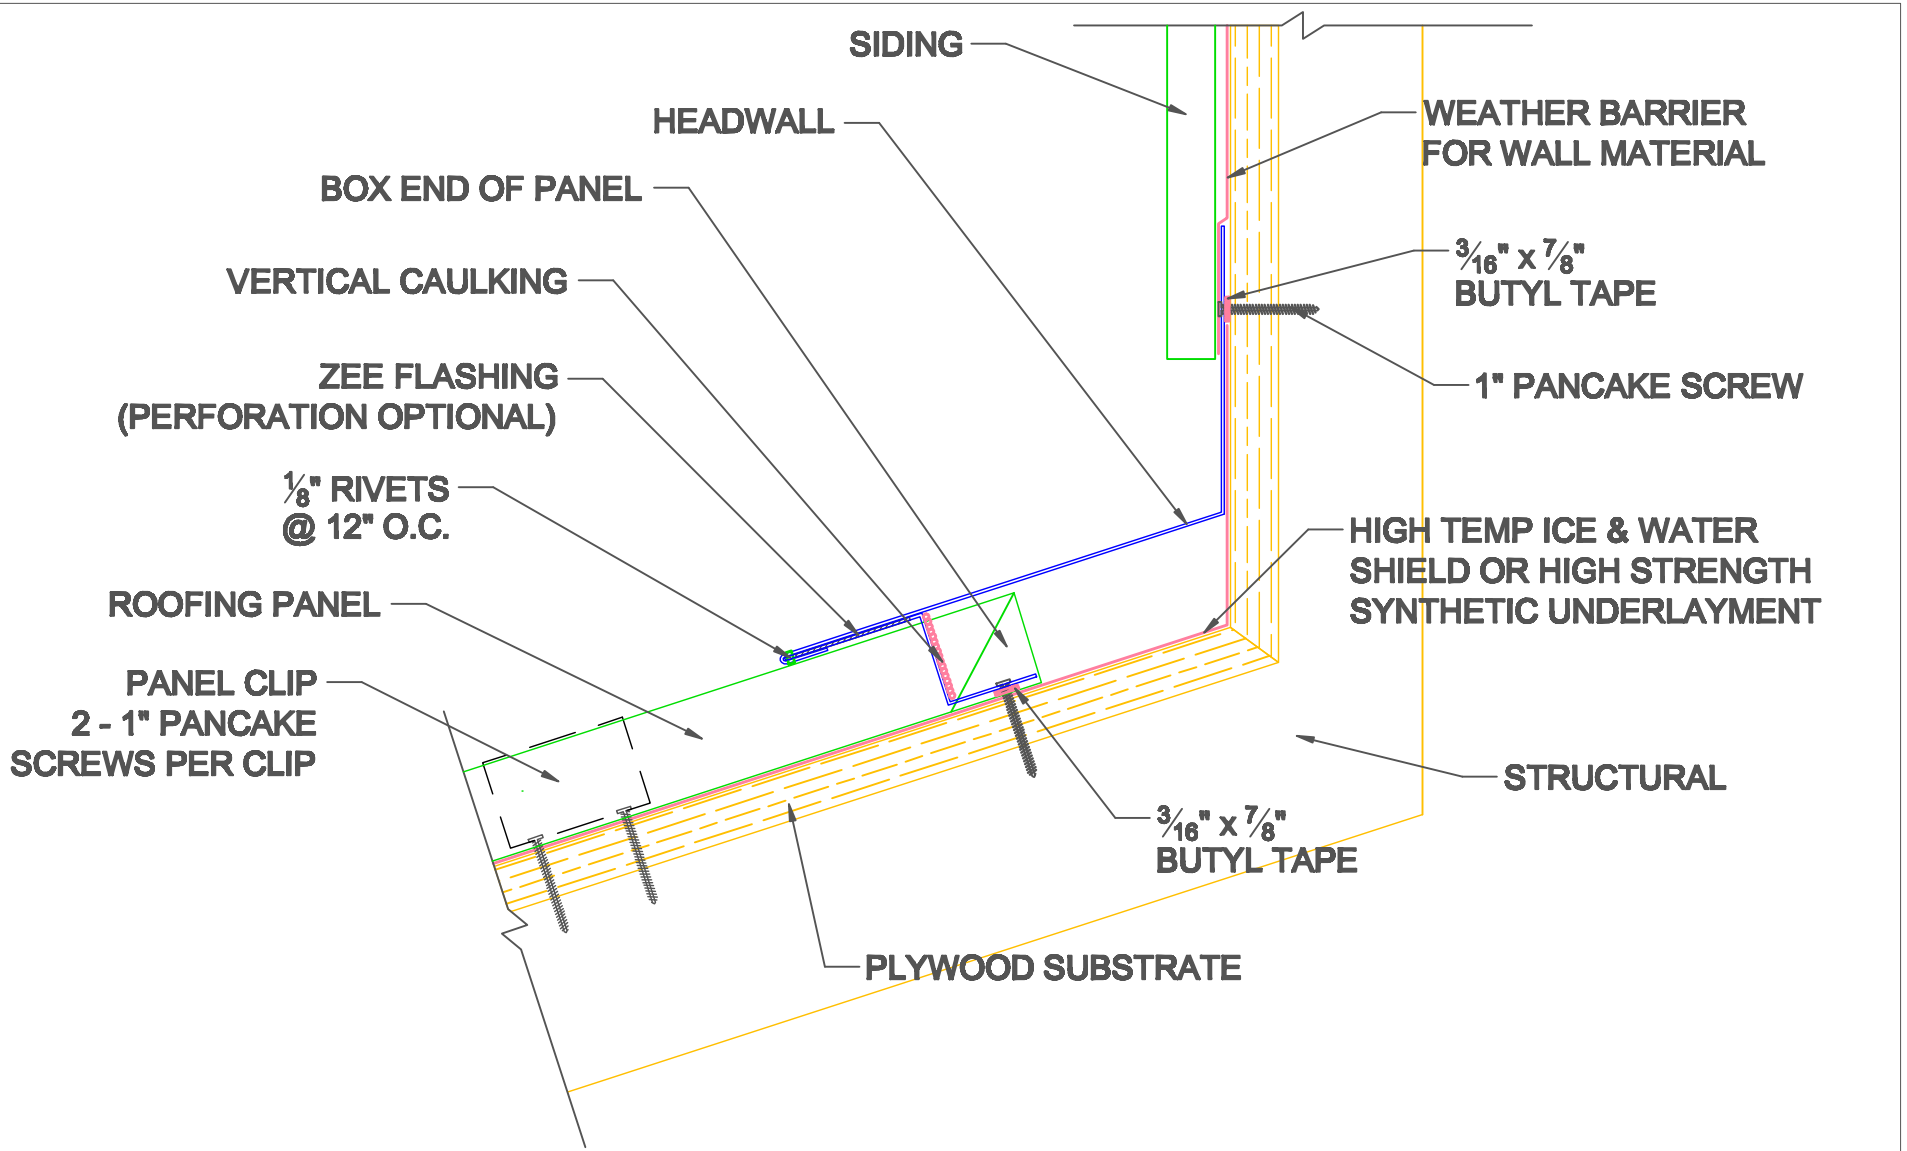

PS 675

PREMIUM PANELS INC.

PLYWOOD DECK DETAILS

NOTES:

- MATERIAL USAGE: APPROX. 6 1/8"
- UL 90 RATED (U)

RIDGE WITH ZEE

ONE PIECE RECEIVER VALLEY

D-STYLE DRIP EDGE

DRIP EDGE W/ GUTTER

GABLE W/ STARTER

SIDEWALL W/ STARTER

HALF RIDGE W/ ZEE

HEADWALL W/ ZEE

CURB DETAIL

SECTION "A-A"

DECKTITE DETAIL