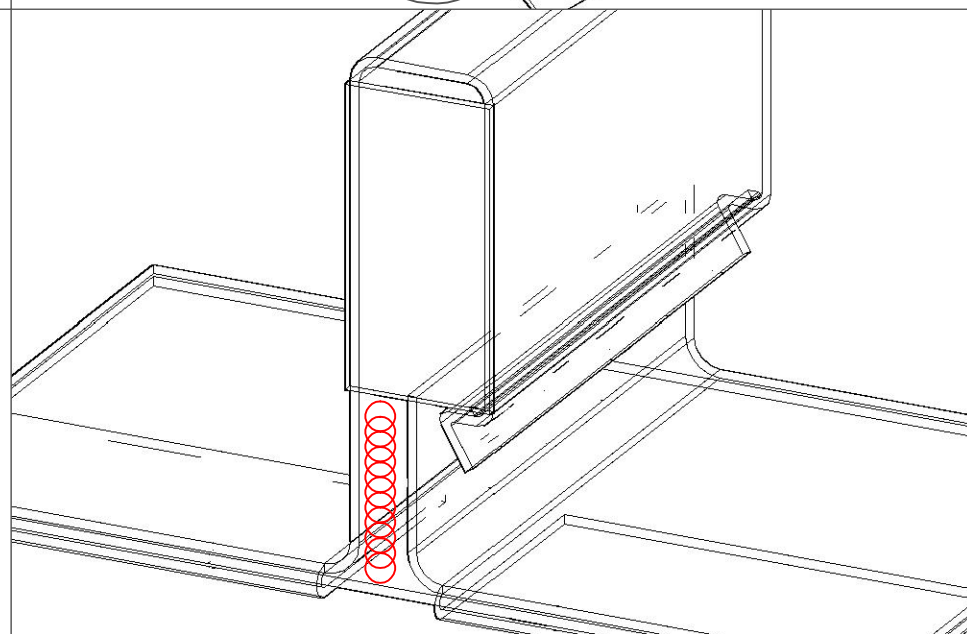

PS 675

PREMIUM PANELS INC.

PLYWOOD DECK DETAILS

NOTES:

- MATERIAL USAGE: APPROX. 6 1/8"
- UL 90 RATED (U)

RIDGE WITH ZEE

ONE PIECE RECEIVER VALLEY

D-STYLE DRIP EDGE

DRIP EDGE W/ GUTTER

GABLE W/ STARTER

SIDEWALL W/ STARTER

HALF RIDGE W/ ZEE

HEADWALL W/ ZEE

CURB DETAIL

SECTION "A-A"

DECKTITE DETAIL