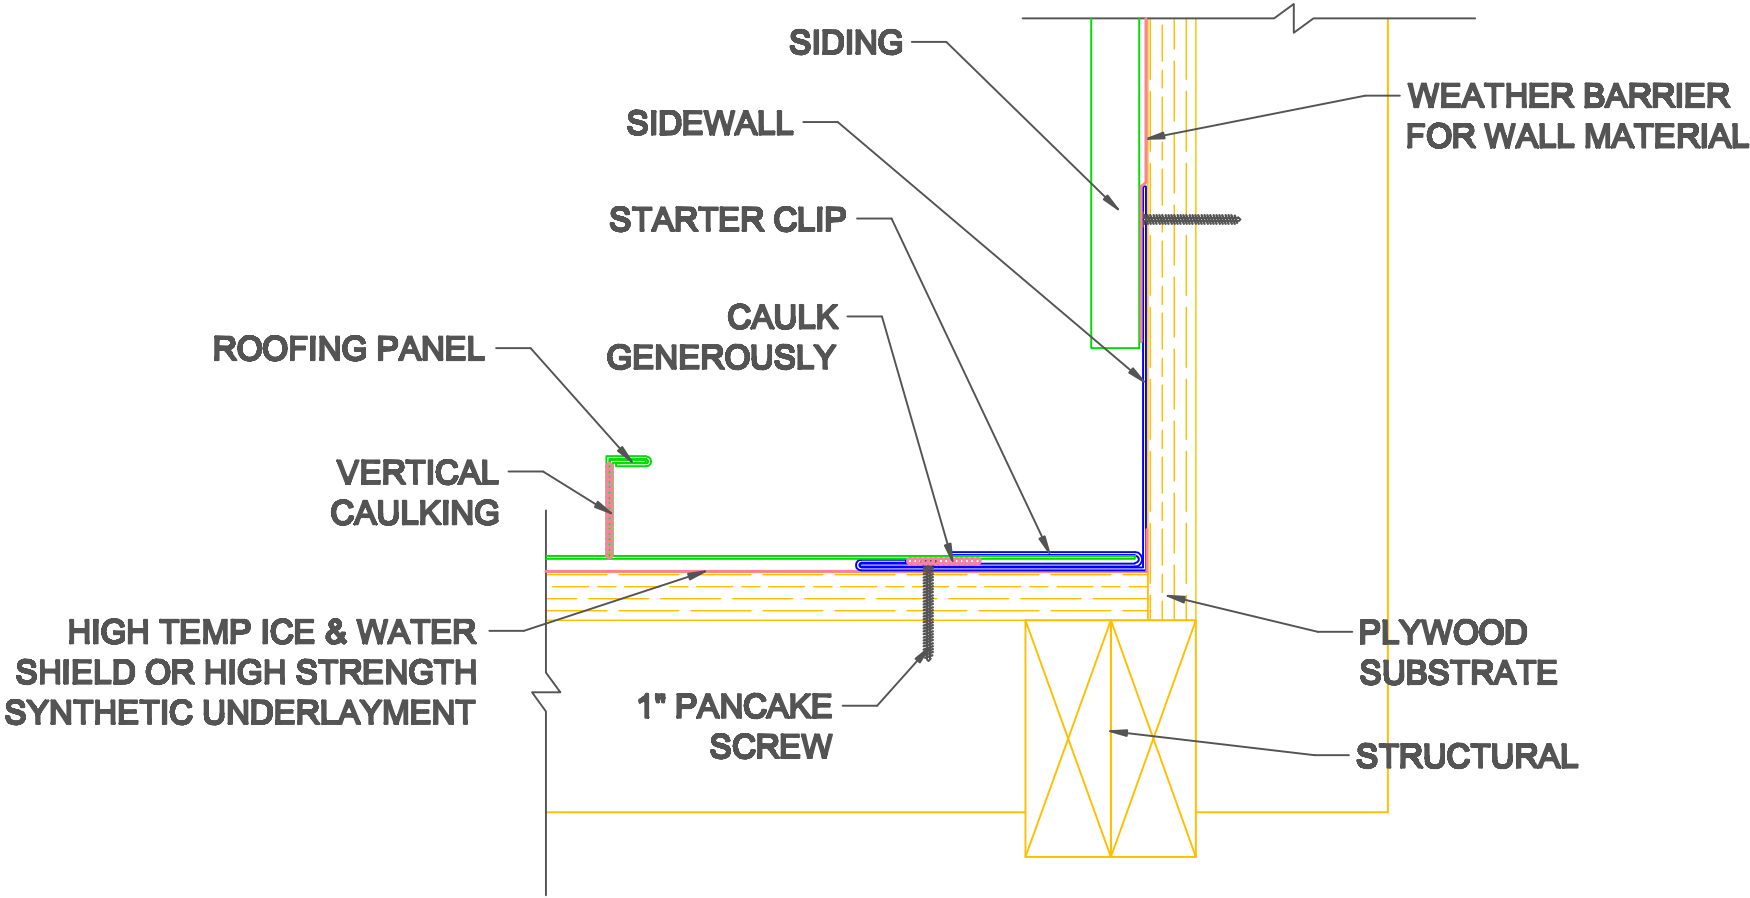

PS 675

PREMIUM PANELS INC.

PLYWOOD DECK DETAILS

NOTES:

- MATERIAL USAGE: APPROX. 6 1/8"
- UL 90 RATED (U)

RIDGE WITH ZEE

ONE PIECE RECEIVER VALLEY

D-STYLE DRIP EDGE

DRIP EDGE W/ GUTTER

GABLE W/ STARTER

SIDEWALL W/ STARTER

HALF RIDGE W/ ZEE

HEADWALL W/ ZEE

CURB DETAIL

SECTION "A-A"

DECKTITE DETAIL