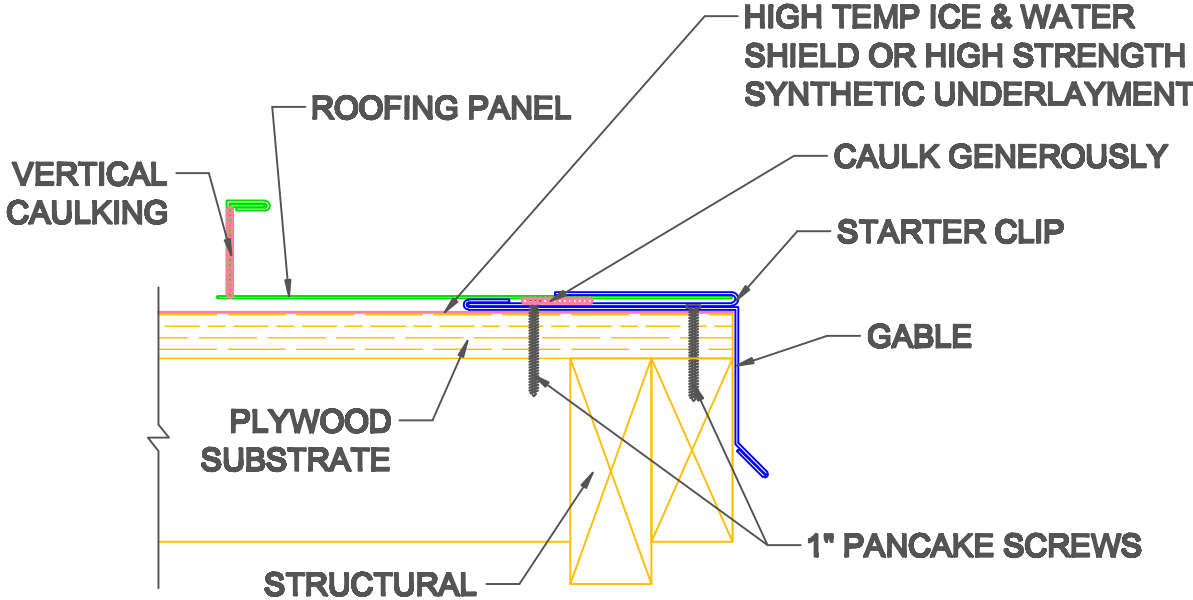

PS 675

PREMIUM PANELS INC.

PLYWOOD DECK DETAILS

NOTES:

- MATERIAL USAGE: APPROX. 6 1/8"
- UL 90 RATED (U)

RIDGE WITH ZEE

ONE PIECE RECEIVER VALLEY

D-STYLE DRIP EDGE

DRIP EDGE W/ GUTTER

GABLE W/ STARTER

SIDEWALL W/ STARTER

HALF RIDGE W/ ZEE

HEADWALL W/ ZEE

CURB DETAIL

SECTION "A-A"

DECKTITE DETAIL