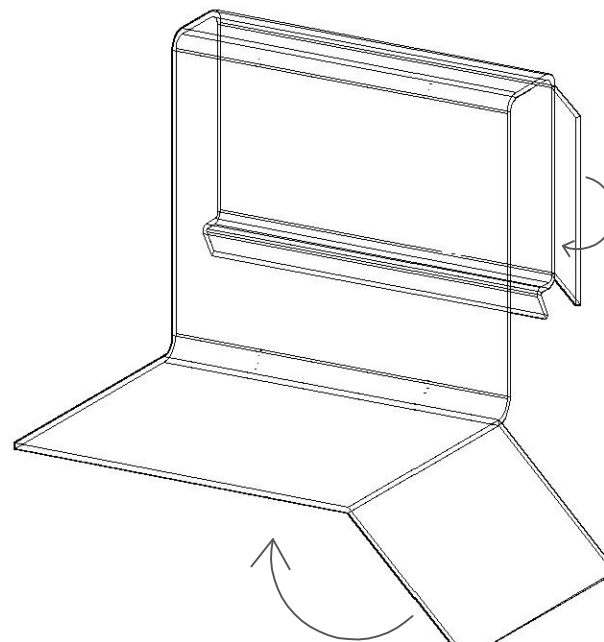

PS 675

PREMIUM PANELS INC.

PLYWOOD DECK DETAILS

NOTES:

- MATERIAL USAGE: APPROX. 6 1/8"
- UL 90 RATED (U)

RIDGE WITH ZEE

ONE PIECE RECEIVER VALLEY

D-STYLE DRIP EDGE

DRIP EDGE W/ GUTTER

GABLE W/ STARTER

SIDEWALL W/ STARTER

HALF RIDGE W/ ZEE

HEADWALL W/ ZEE

CURB DETAIL

SECTION "A-A"

DECKTITE DETAIL