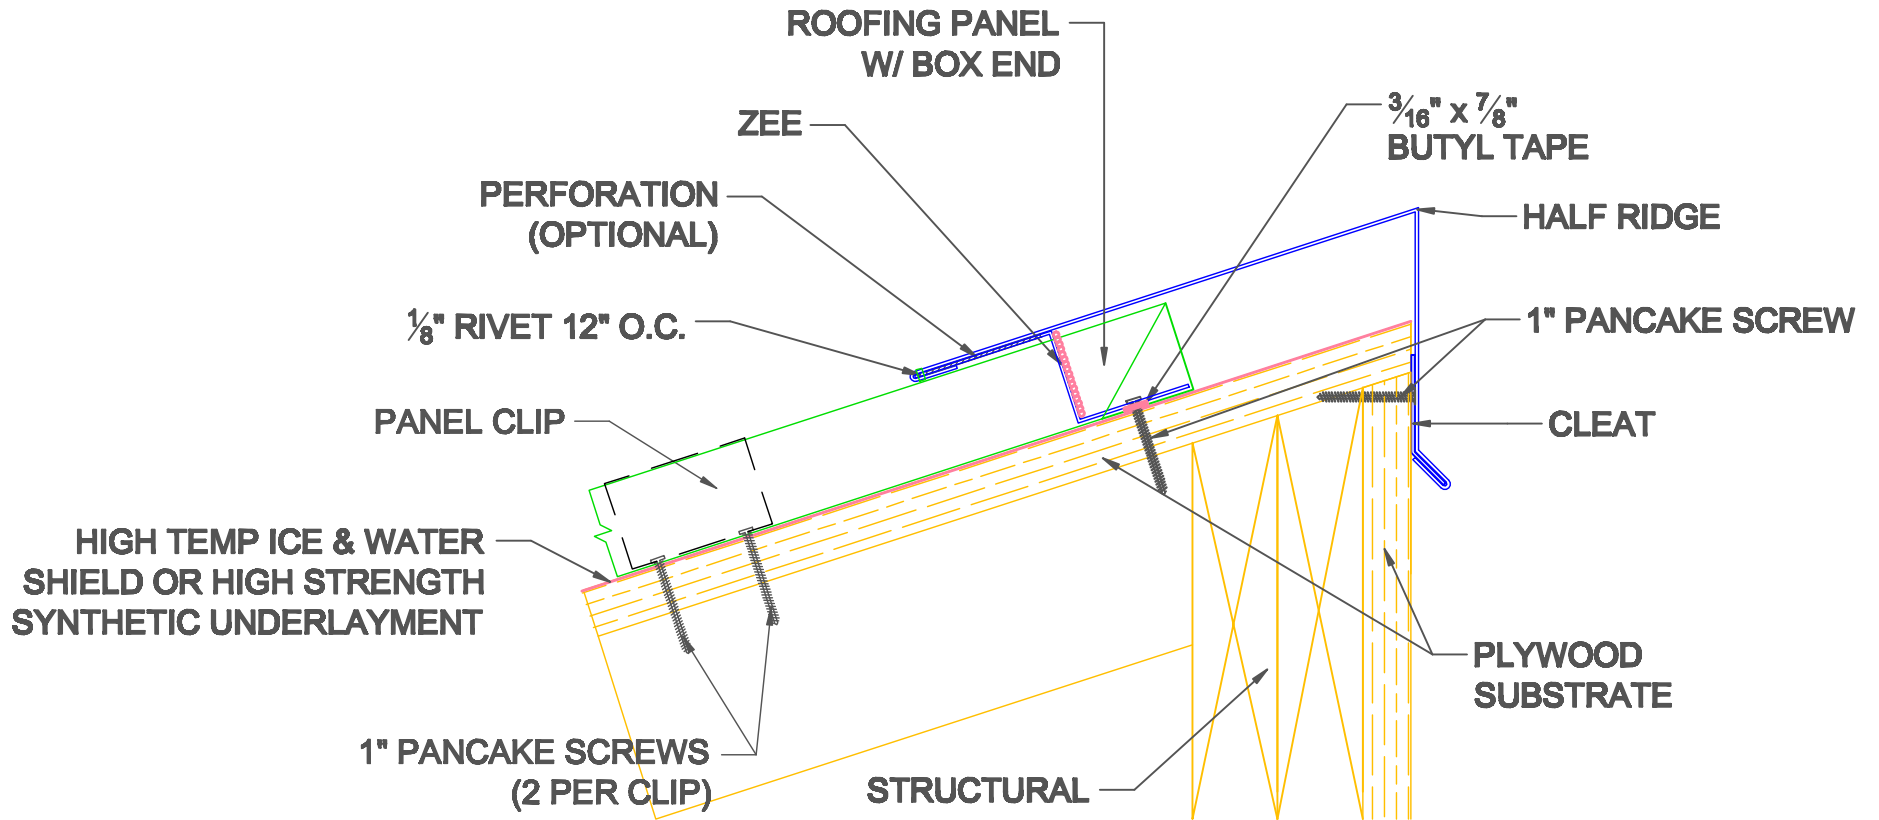

PS 675

PREMIUM PANELS INC.

PLYWOOD DECK DETAILS

NOTES:

- MATERIAL USAGE: APPROX. 6 1/8"
- UL 90 RATED (U)

RIDGE WITH ZEE

ONE PIECE RECEIVER VALLEY

D-STYLE DRIP EDGE

DRIP EDGE W/ GUTTER

GABLE W/ STARTER

SIDEWALL W/ STARTER

HALF RIDGE W/ ZEE

HEADWALL W/ ZEE

CURB DETAIL

SECTION "A-A"

DECKTITE DETAIL