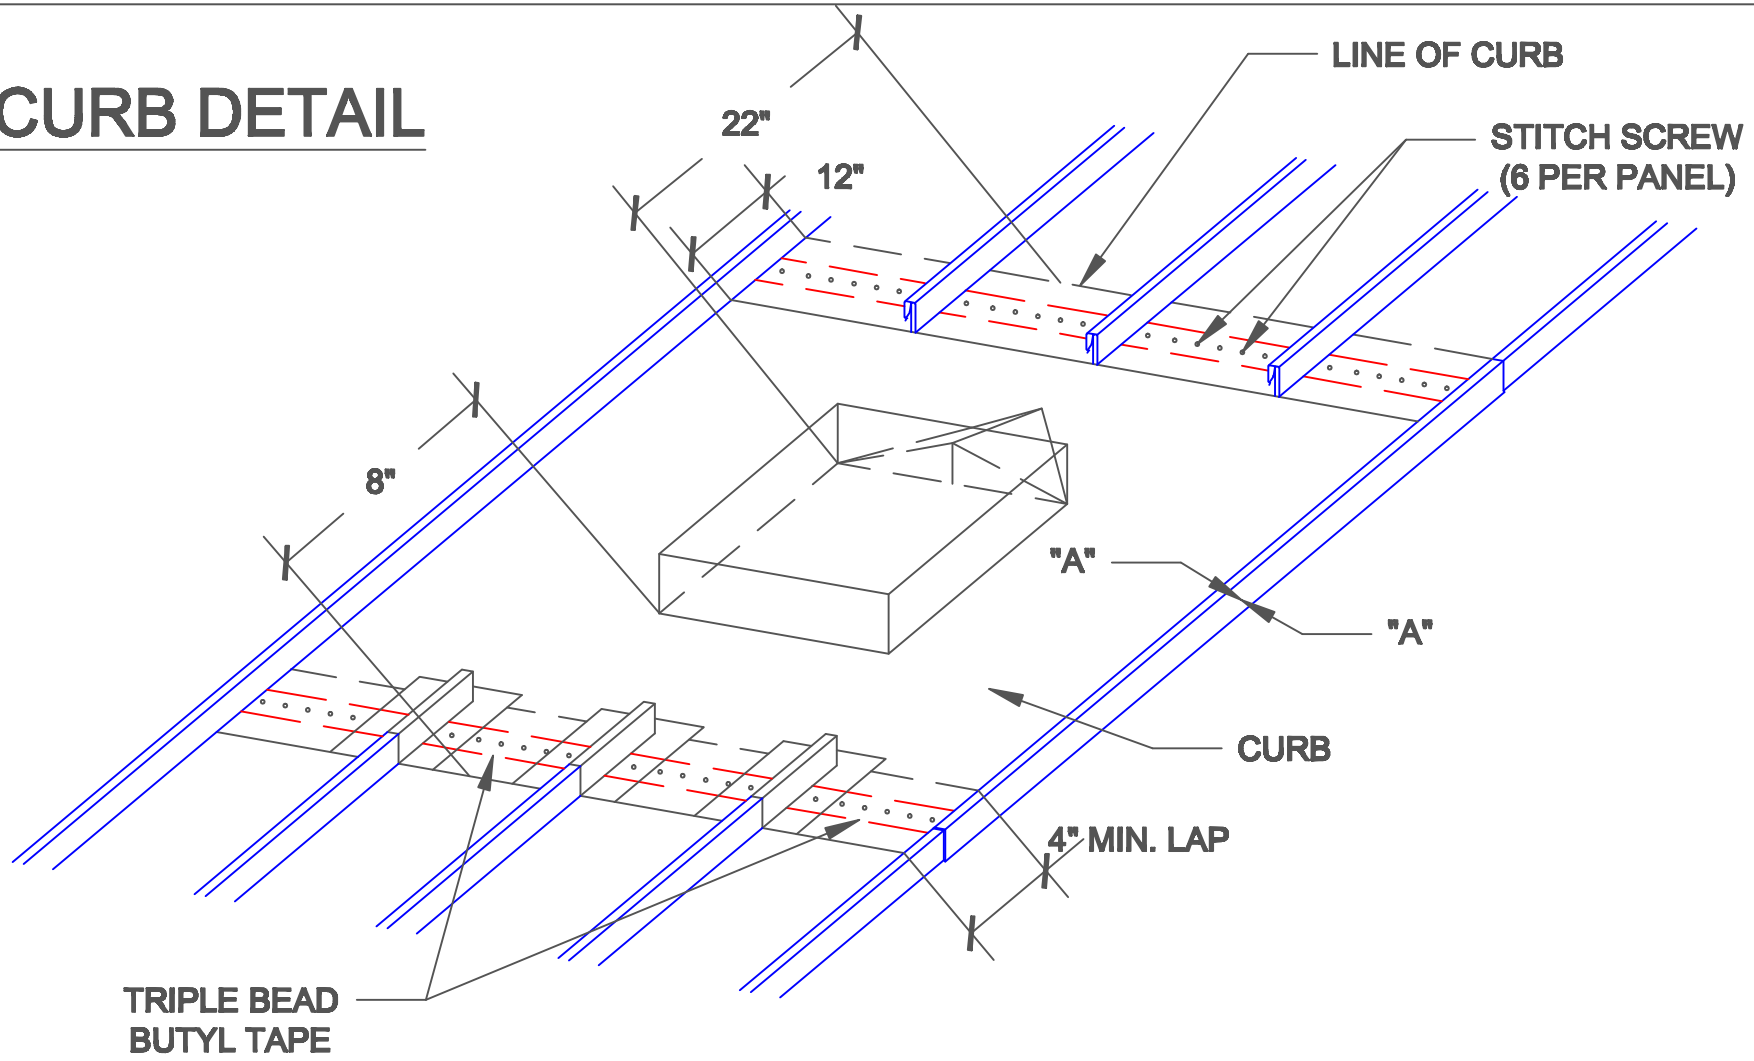

PS 675

PREMIUM PANELS INC.

PLYWOOD DECK DETAILS

NOTES:

- MATERIAL USAGE: APPROX. 6 1/8"
- UL 90 RATED (U)

RIDGE WITH ZEE

ONE PIECE RECEIVER VALLEY

D-STYLE DRIP EDGE

DRIP EDGE W/ GUTTER

GABLE W/ STARTER

SIDEWALL W/ STARTER

HALF RIDGE W/ ZEE

HEADWALL W/ ZEE

CURB DETAIL

SECTION "A-A"

DECKTITE DETAIL