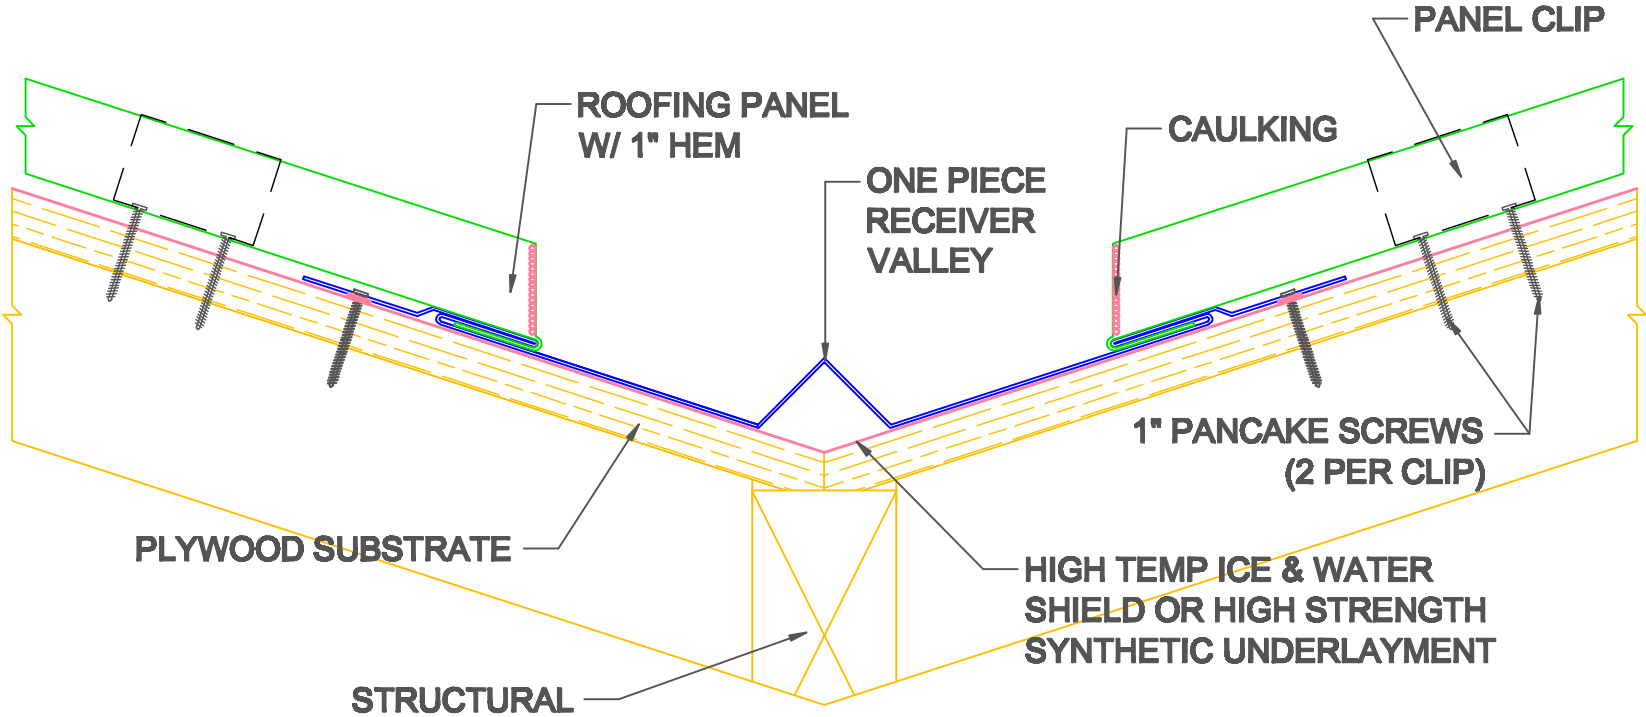

PS 675

PREMIUM PANELS INC.

PLYWOOD DECK DETAILS

NOTES:

- MATERIAL USAGE: APPROX. 6 1/8"
- UL 90 RATED (U)

RIDGE WITH ZEE

ONE PIECE RECEIVER VALLEY

D-STYLE DRIP EDGE

DRIP EDGE W/ GUTTER

GABLE W/ STARTER

SIDEWALL W/ STARTER

HALF RIDGE W/ ZEE

HEADWALL W/ ZEE

CURB DETAIL

SECTION "A-A"

DECKTITE DETAIL